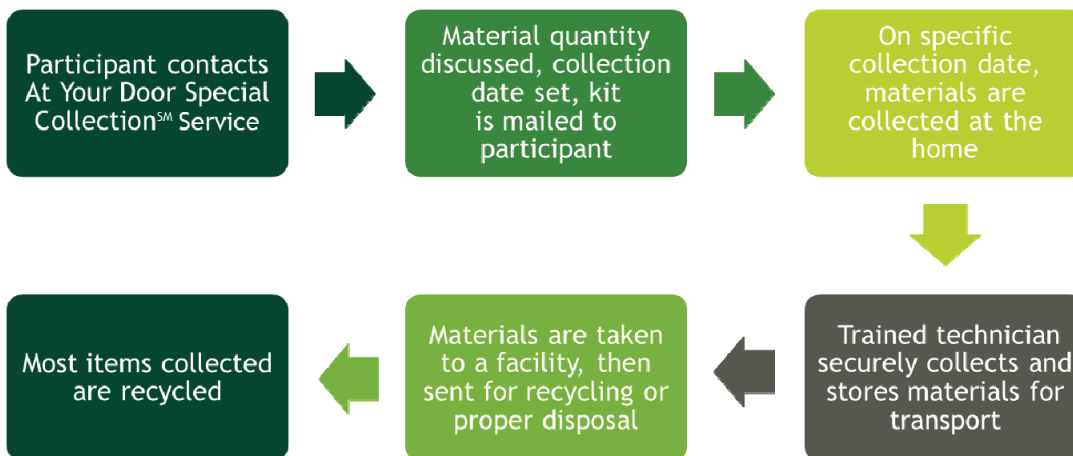

Educating your community

CONVENIENT AND
EASY TO USE!

Our knowledgeable staff can work with your community to help develop a cost efficient and effective approach to public education, that will both build and sustain involvement throughout the duration of the program.

The At Your Door^{SM} program offers a simple solution to any community's recycling dilemma. A home based program is offered so residents simply contact the At Your Door^{SM} service to schedule a collection. Then, they place their special materials into the provided collection bag and place it near their front door step or garage. The resident does not need to be home to participate, as they simply place the bag in a specific location on their collection date. It allows every resident to use the program when it is convenient for them.

Convenient and Easy!

How does it work?

Materials accepted with Waste Management's At Your Door Special Collection^{SM} program:

Household Chemicals: Cleaner, Ammonia, tile/shower cleaner, cleaning compound and rust remover

Automotive Products: Antifreeze, motor oil, oil filters, brake fluid, batteries, fuel, polishes and waxes

Paint Products: Paint, spray paint, stain, stripper, thinner, caulk, sealer, wood stain and preservative

Garden Chemicals: Fertilizer, herbicide, pesticide and insecticide

Universal Materials: Compact Fluorescent Lamp (CFL), fluorescent tube, household batteries, thermometer and thermostat

Swimming Pool Chemicals: Pool acid, stabilizer and chlorine (limitations in certain areas only)

Electronics: TV, computer, monitor, mouse, MP3 player, DVD/CD/tape player, VCR, cell phone, desktop printer, keyboard, fax machine, scanner, microwave, CD rom and related cords

MATERIAL THAT WILL NOT BE COLLECTED: We do not collect ammunition, explosives, asbestos, or any materials in unlabeled or leaking containers. For further information about proper disposal methods for non-acceptable items, commercial chemicals, hazardous materials, or materials in containers larger than five gallons in size, please contact the Waste Management's At Your Door Special Collection Team.