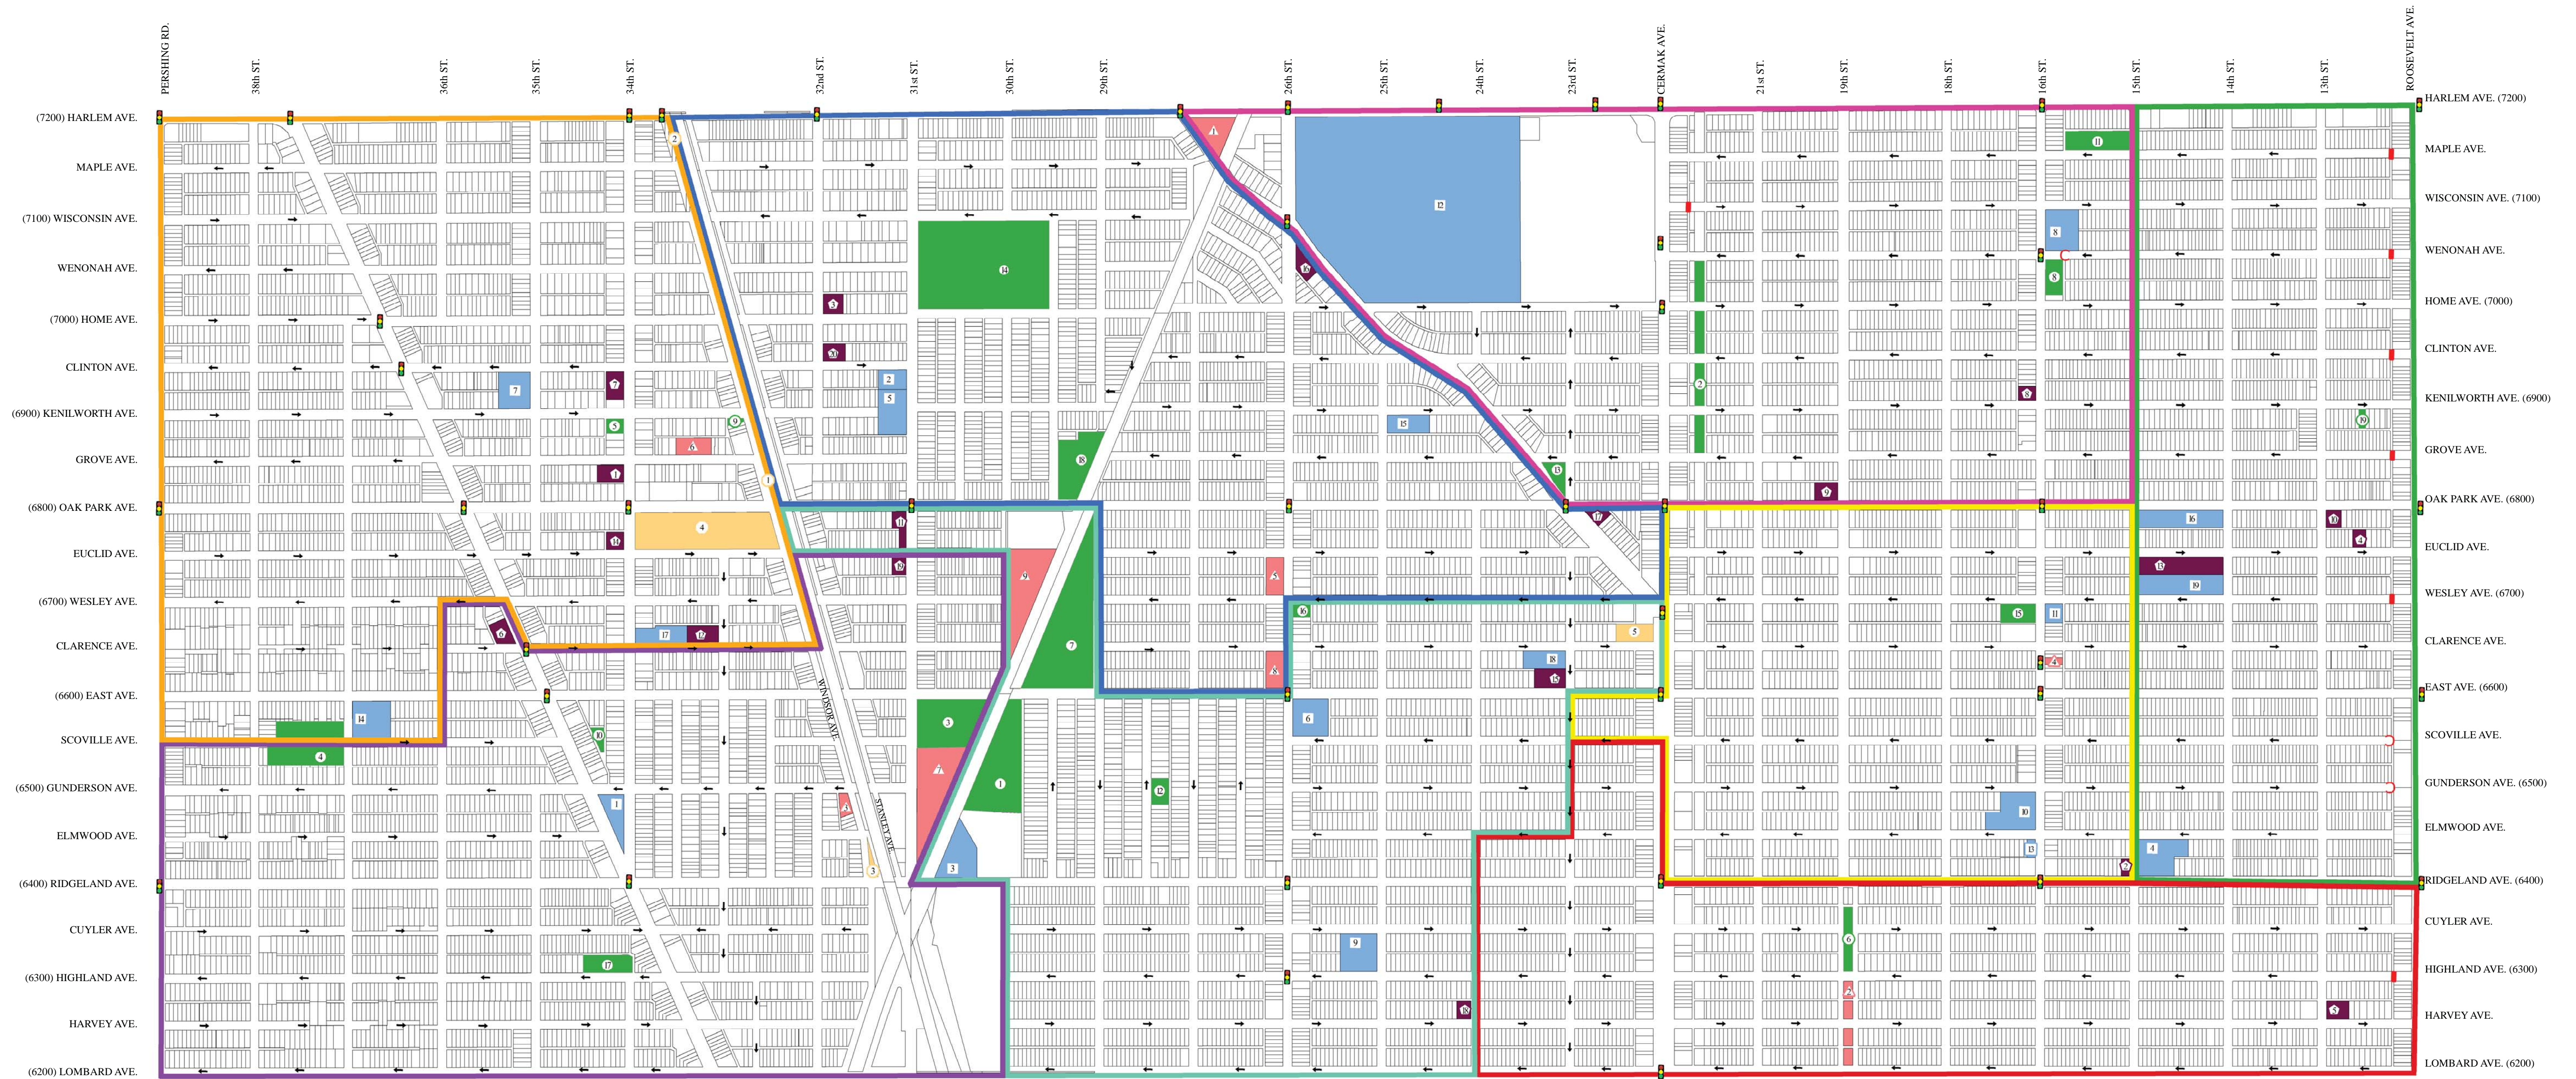

CITY OF BERWYN, ILLINOIS

PUBLIC LAND USE MAP
 MAYOR - ROBERT J. LOVERO
 CITY CLERK - MARGARET M. PAUL

- 1st Ward
- 2nd Ward
- 3rd Ward
- 4th Ward
- 5th Ward
- 6th Ward
- 7th Ward
- 8th Ward

CHURCHES

- ① Christian Life Center
- ② Church of Christ
- ③ Concordia Lutheran Church
- ④ Czechoslovakian Seventh-day Adventist Church
- ⑤ Ebenezer Christian Reformed Church
- ⑥ Emmanuel Bible Church
- ⑦ First Baptist Church
- ⑧ Grace Bible Church
- ⑨ New Life Community Church
- ⑩ North Berwyn Congregational Church
- ⑪ Oak Park Avenue Baptist Church
- ⑫ St. Leonard's Church
- ⑬ St. Mary of Celle
- ⑭ St. Michael & All Angels Church
- ⑮ St. Odilo
- ⑯ Trinity Community Church
- ⑰ Ukrainian Baptist Church
- ⑱ United Lutheran Church
- ⑲ Unity Lutheran Church
- ⑳ Victory Outreach Chicago

CITY BUILDINGS

- ⚠ Berwyn Public Library
- ⚠ Berwyn Pump House No 2
- ⚠ Fire Station 1
- ⚠ Fire Station 2
- ⚠ Fire Station 3, City Hall
- ⚠ Grove Parking Garage
- ⚠ Police Department
- ⚠ Public Health District
- ⚠ Public Works

PARKS

- ① Baseball Alley
- ② Berwyn Gardens
- ③ Berwyn Recreation Department
- ④ Freedom Park
- ⑤ Hessler Park
- ⑥ Hett Park
- ⑦ Janura Park
- ⑧ Jefferson Park Field
- ⑨ Karasek Park
- ⑩ Karban Dog Park
- ⑪ Kriz Skate Park
- ⑫ Liberty Cultural Center
- ⑬ Mraz Park
- ⑭ Proksa Park
- ⑮ Pyrcz Park
- ⑯ Serenity Park
- ⑰ Smirz Park
- ⑱ Sunshine Park
- ⑲ Unity Park

SERVICES

- ① Berwyn Metra Station
- ② Harlem Ave. Metra Station
- ③ LaVergne Metra Station
- ④ MacNeal Hospital
- ⑤ Post Office

STREET LEGEND

- 🚦 Traffic Signals
- ➡ One-way Traffic
- ⦿ Cul-de-sac Locations
- 🚫 No Thru Access